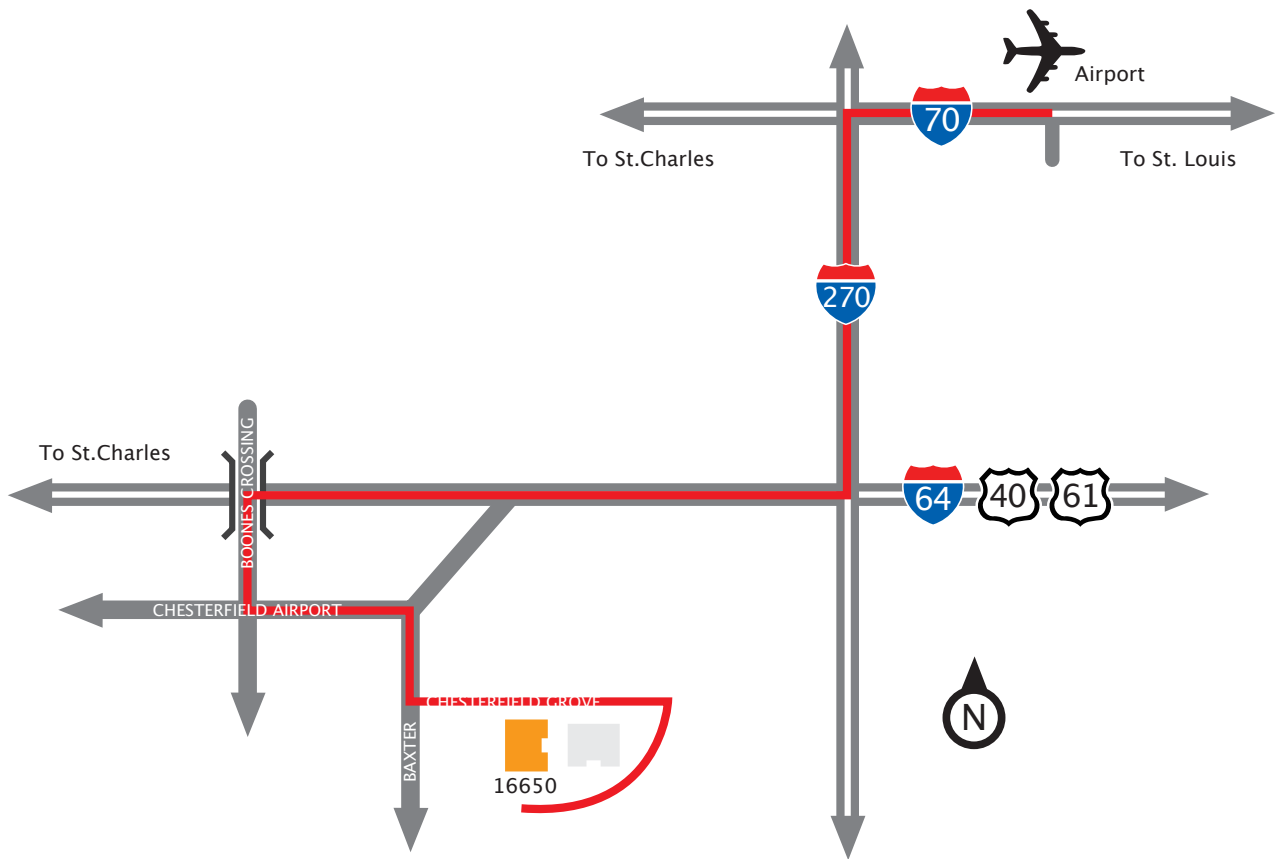

COME VISIT IMPACT TECHNOLOGIES

Directions from Lambert International Airport to Impact Technologies:

Head Westbound on Interstate 70
Exit at Interstate 270 going South
Exit at Interstate 64 going West
Exit at Boones Crossing, exit 17, go South (left)
Turn left onto Chesterfield Airport Road
Turn right at Baxter Road
Make a quick left onto Chesterfield Grove
Turn right at the end of the street into the parking lot.
Building address is 16650 Chesterfield Grove. We are in suite 210.
